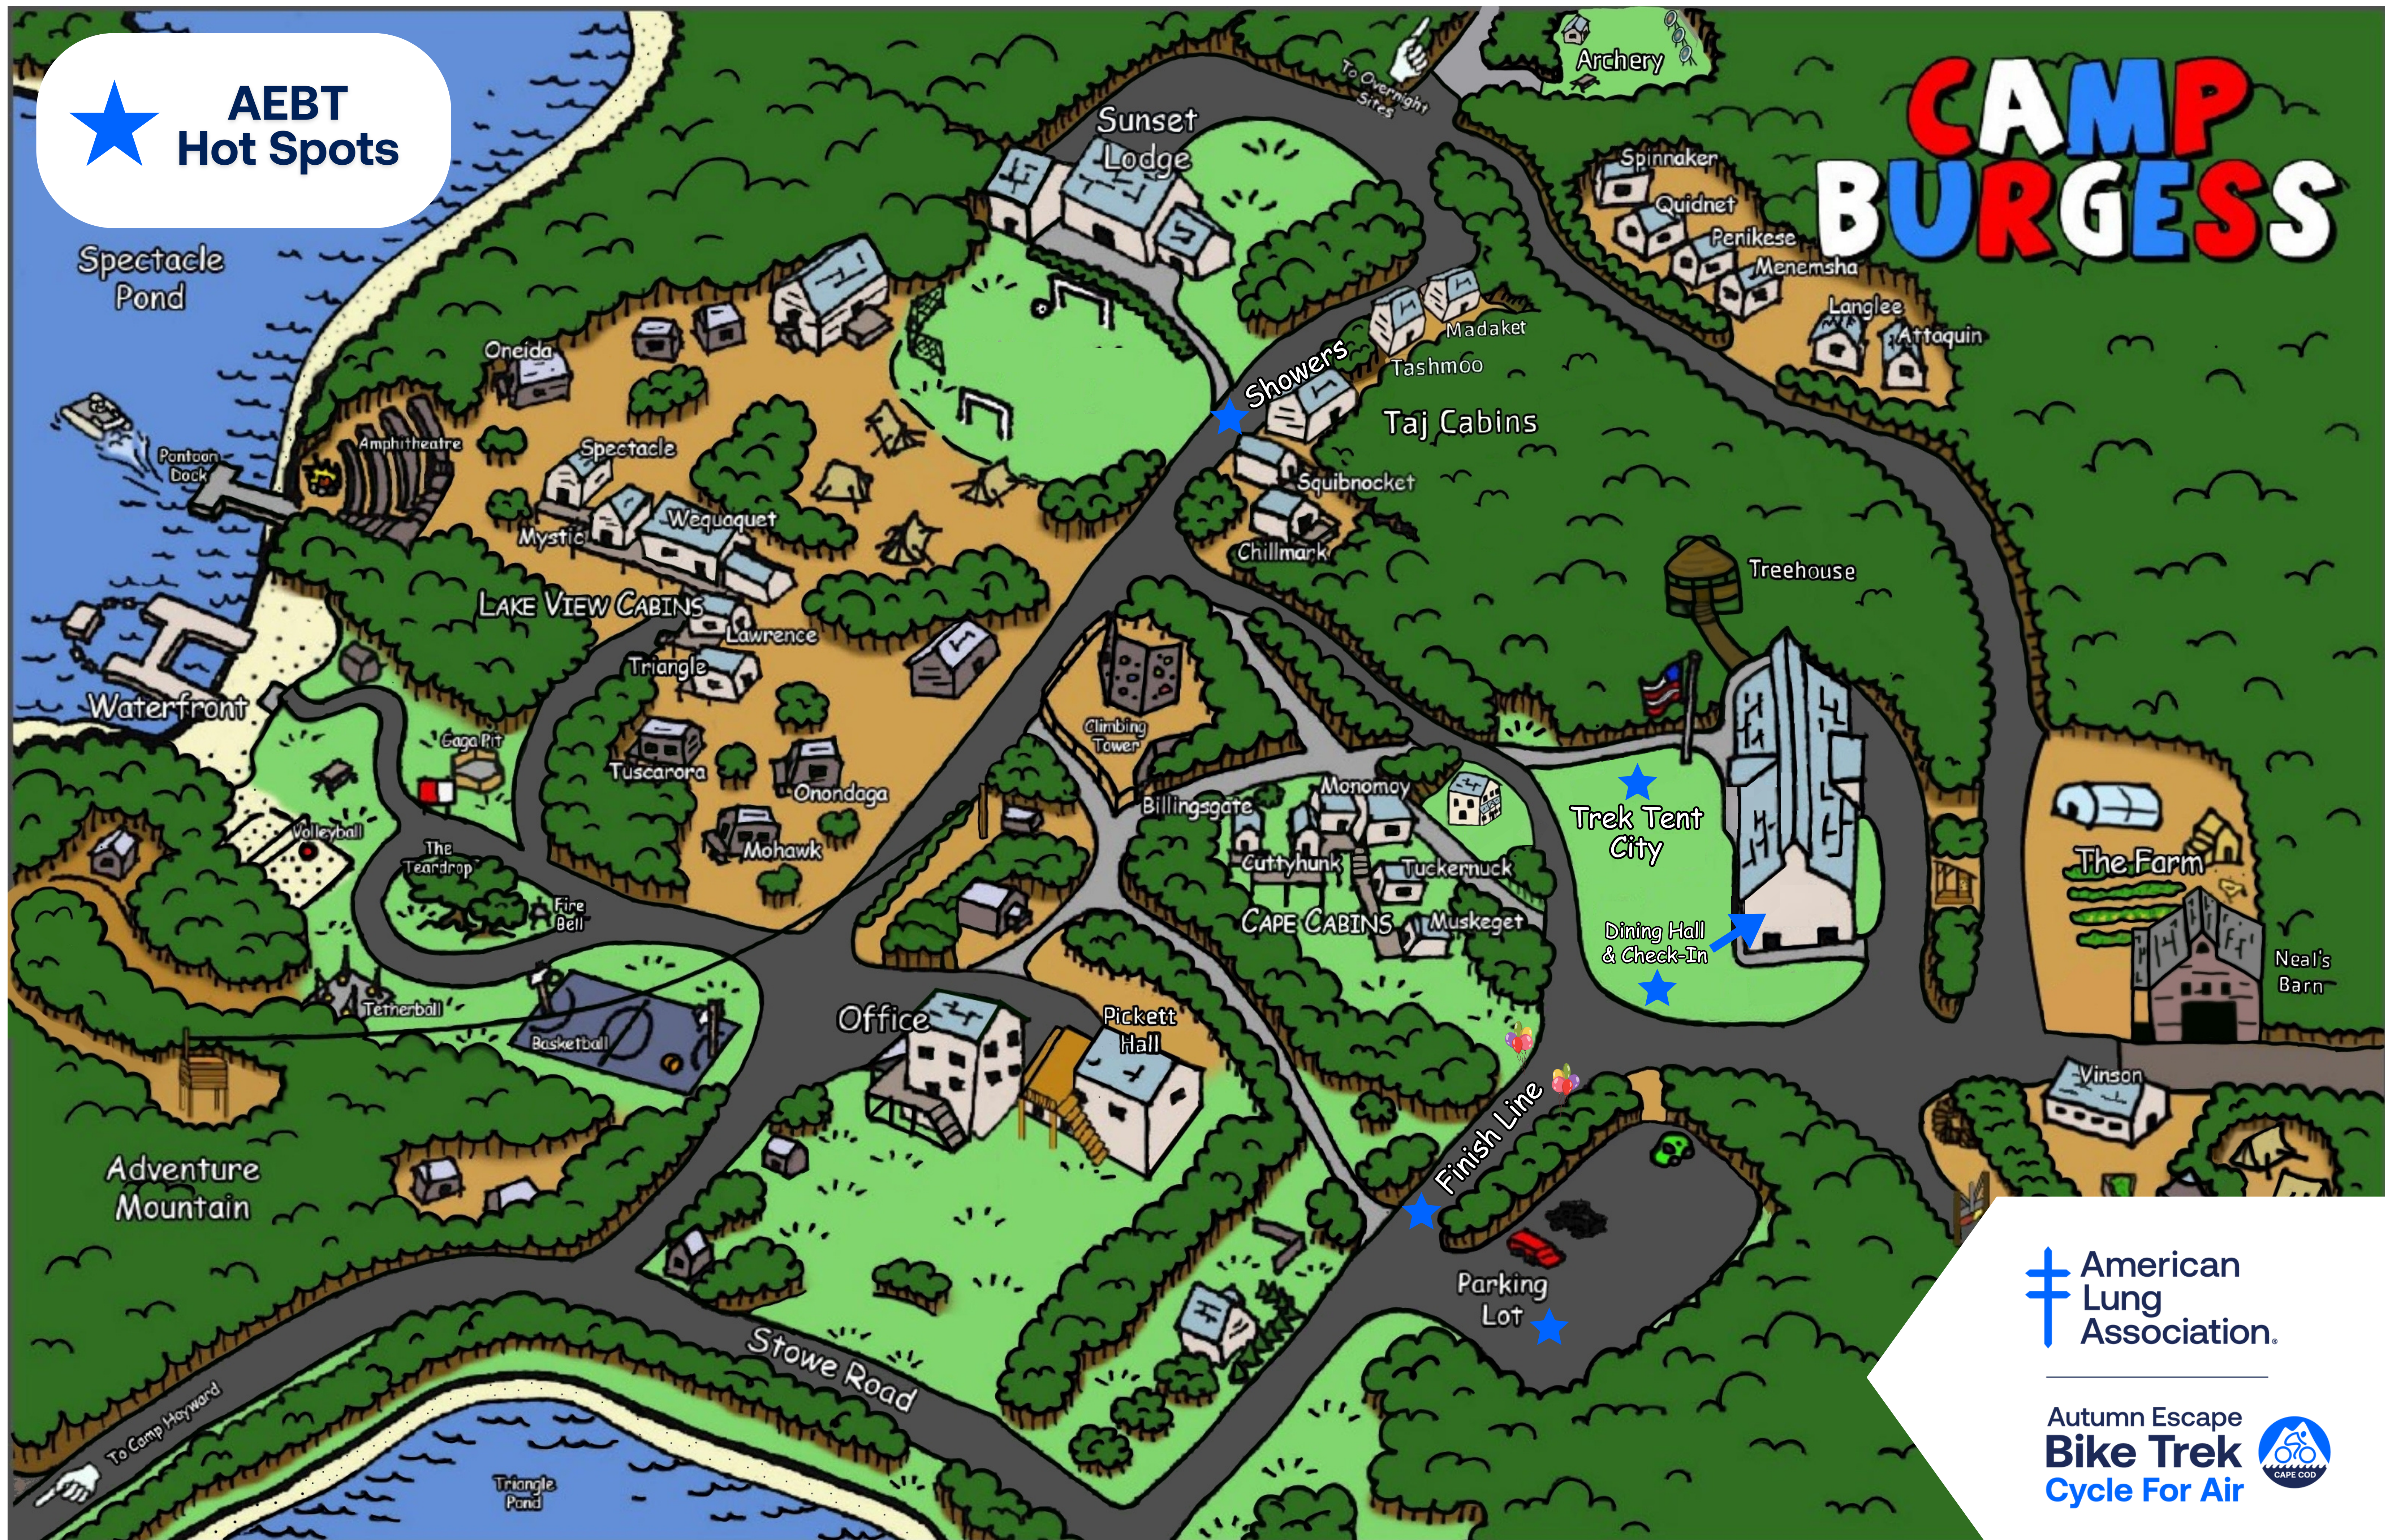

★ AEBT Hot Spots

CAMP BURGESS

American Lung Association.

Autumn Escape
Bike Trek
Cycle For Air