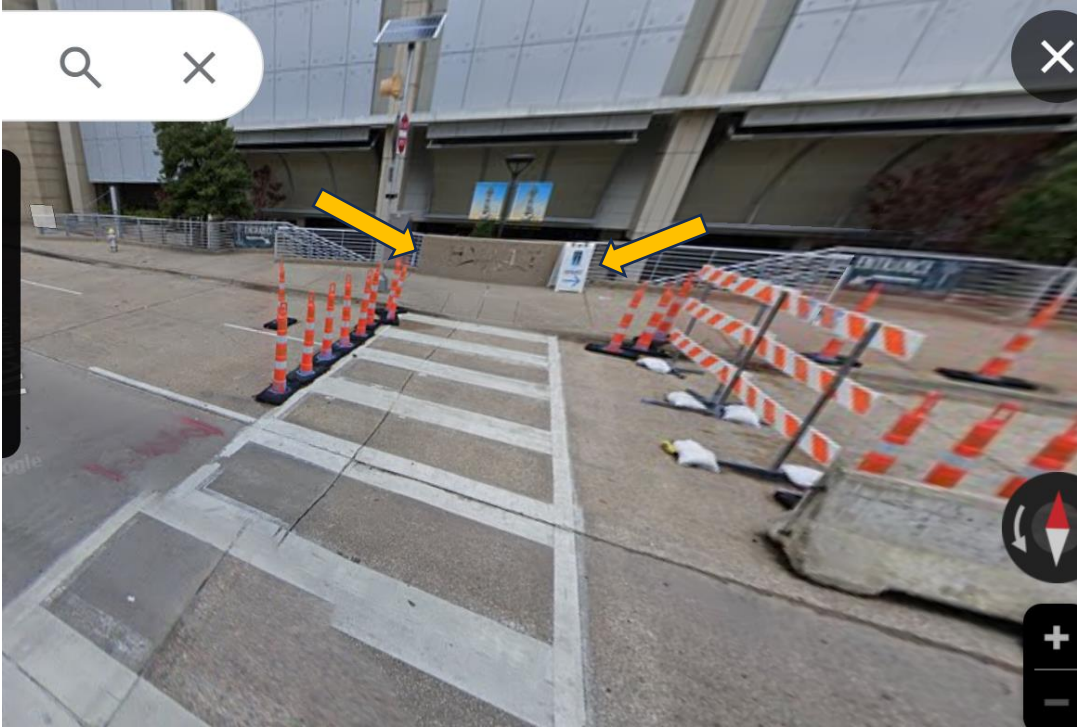

## Directions From Parking Lot(Sports Dr) to the Reunion Tower Entrance

041824

**Parking**

From Reunion Blvd E:

- Right turn on Sports St.
- Left turn into Parking Lot B

**Walk to the Reunion Tower Entrance**

- Walk across the Employee Parking Lot to the Gate
- Cross the Crosswalk to the steps

**Key:**

- Volunteer
- Parking Directions
- Gate
- Walking Directions

Reminder: Take your PARKING Ticket to Registration for Validation. (Parking is of your choice at any of the Reunion Parking Lots, but you will incur a cost).

TAKE STEPS DOWN - to the blue entrance with double doors. ( Remember if you have heavy equipment there is drop off available) (Exhibit A)

Over to the Left – Blue Wall, Enter the double doors

Go forward to the neon light Reunion Tower on wall , then a Left and the ESCALATOR to the Right.

Go UP escalator

front of you.