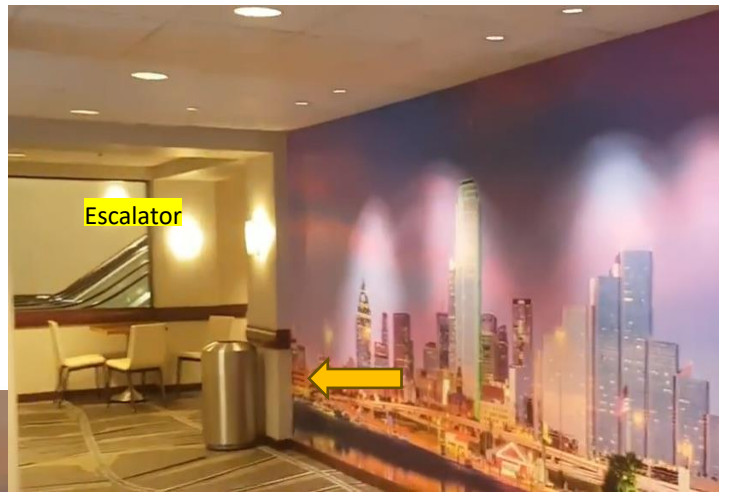

TAKE STEPS DOWN - to the blue entrance with double doors. ( Remember if you have heavy equipment there is drop off available) (Exhibit A)

Over to the Left – Blue Wall, Enter the double doors

Go forward to the neon light Reunion Tower on wall , then a Left and the ESCALATOR to the Right.