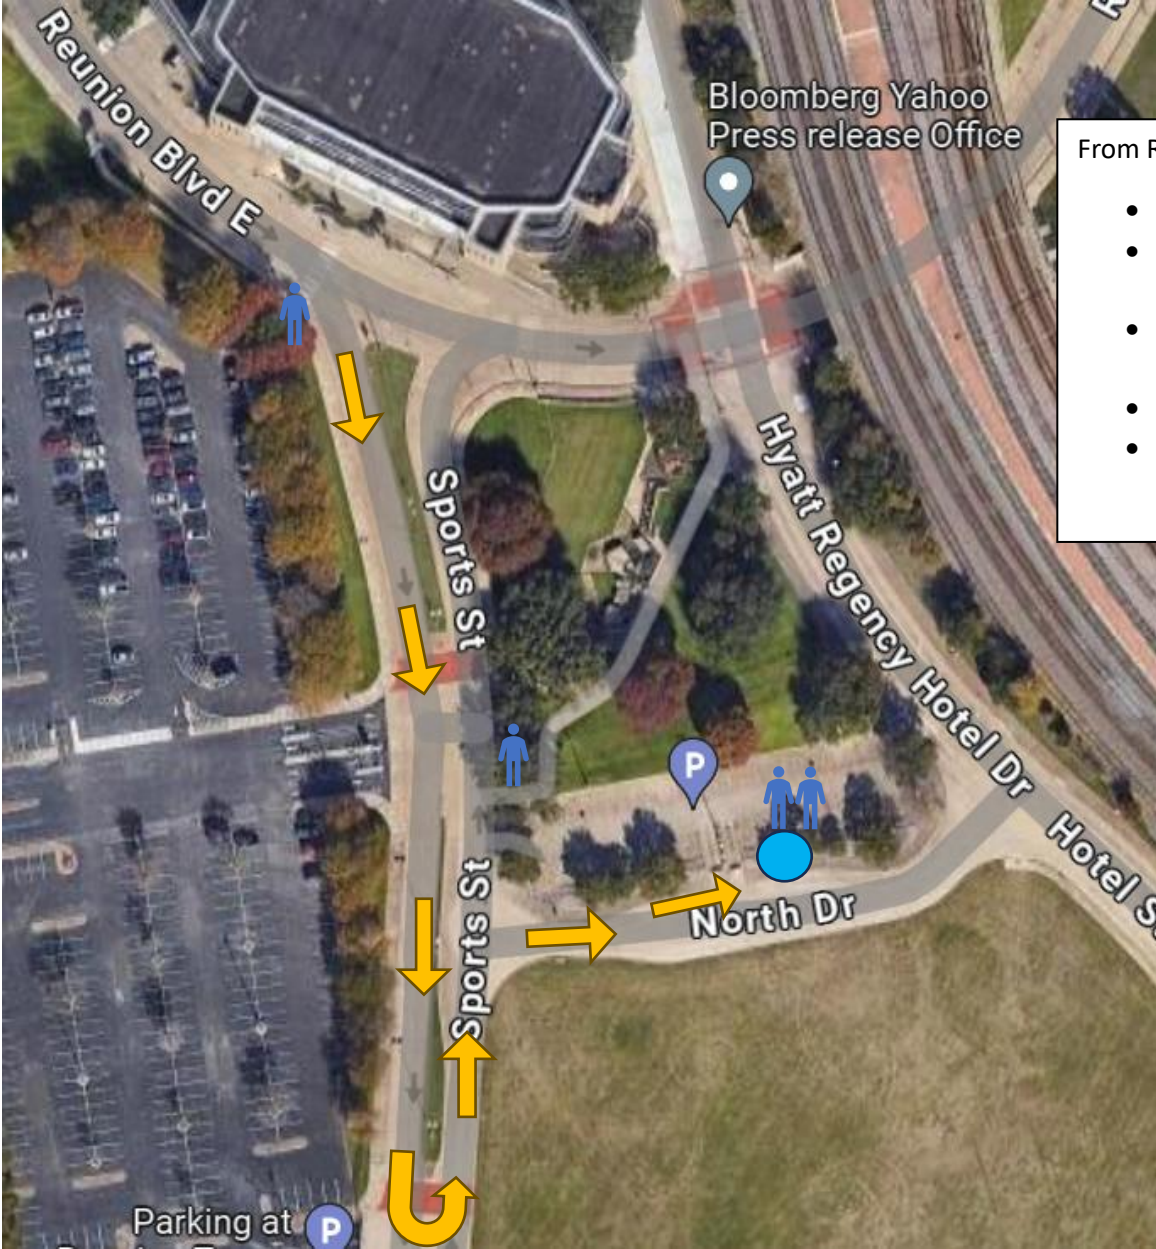

Friday, April 26<sup>th</sup> Bib Pick Up - Directions

➔ Directions    Bib Pick-up ●

Bib pick-up time: 3:00 pm - 6:00 pm

- From Reunion Blvd E:
- Take Right on Sports St.
  - Pass the Parking Open sign
  - Left U turn at the median
  - Right turn on North Dr.
  - Bib Pick-up to the Left