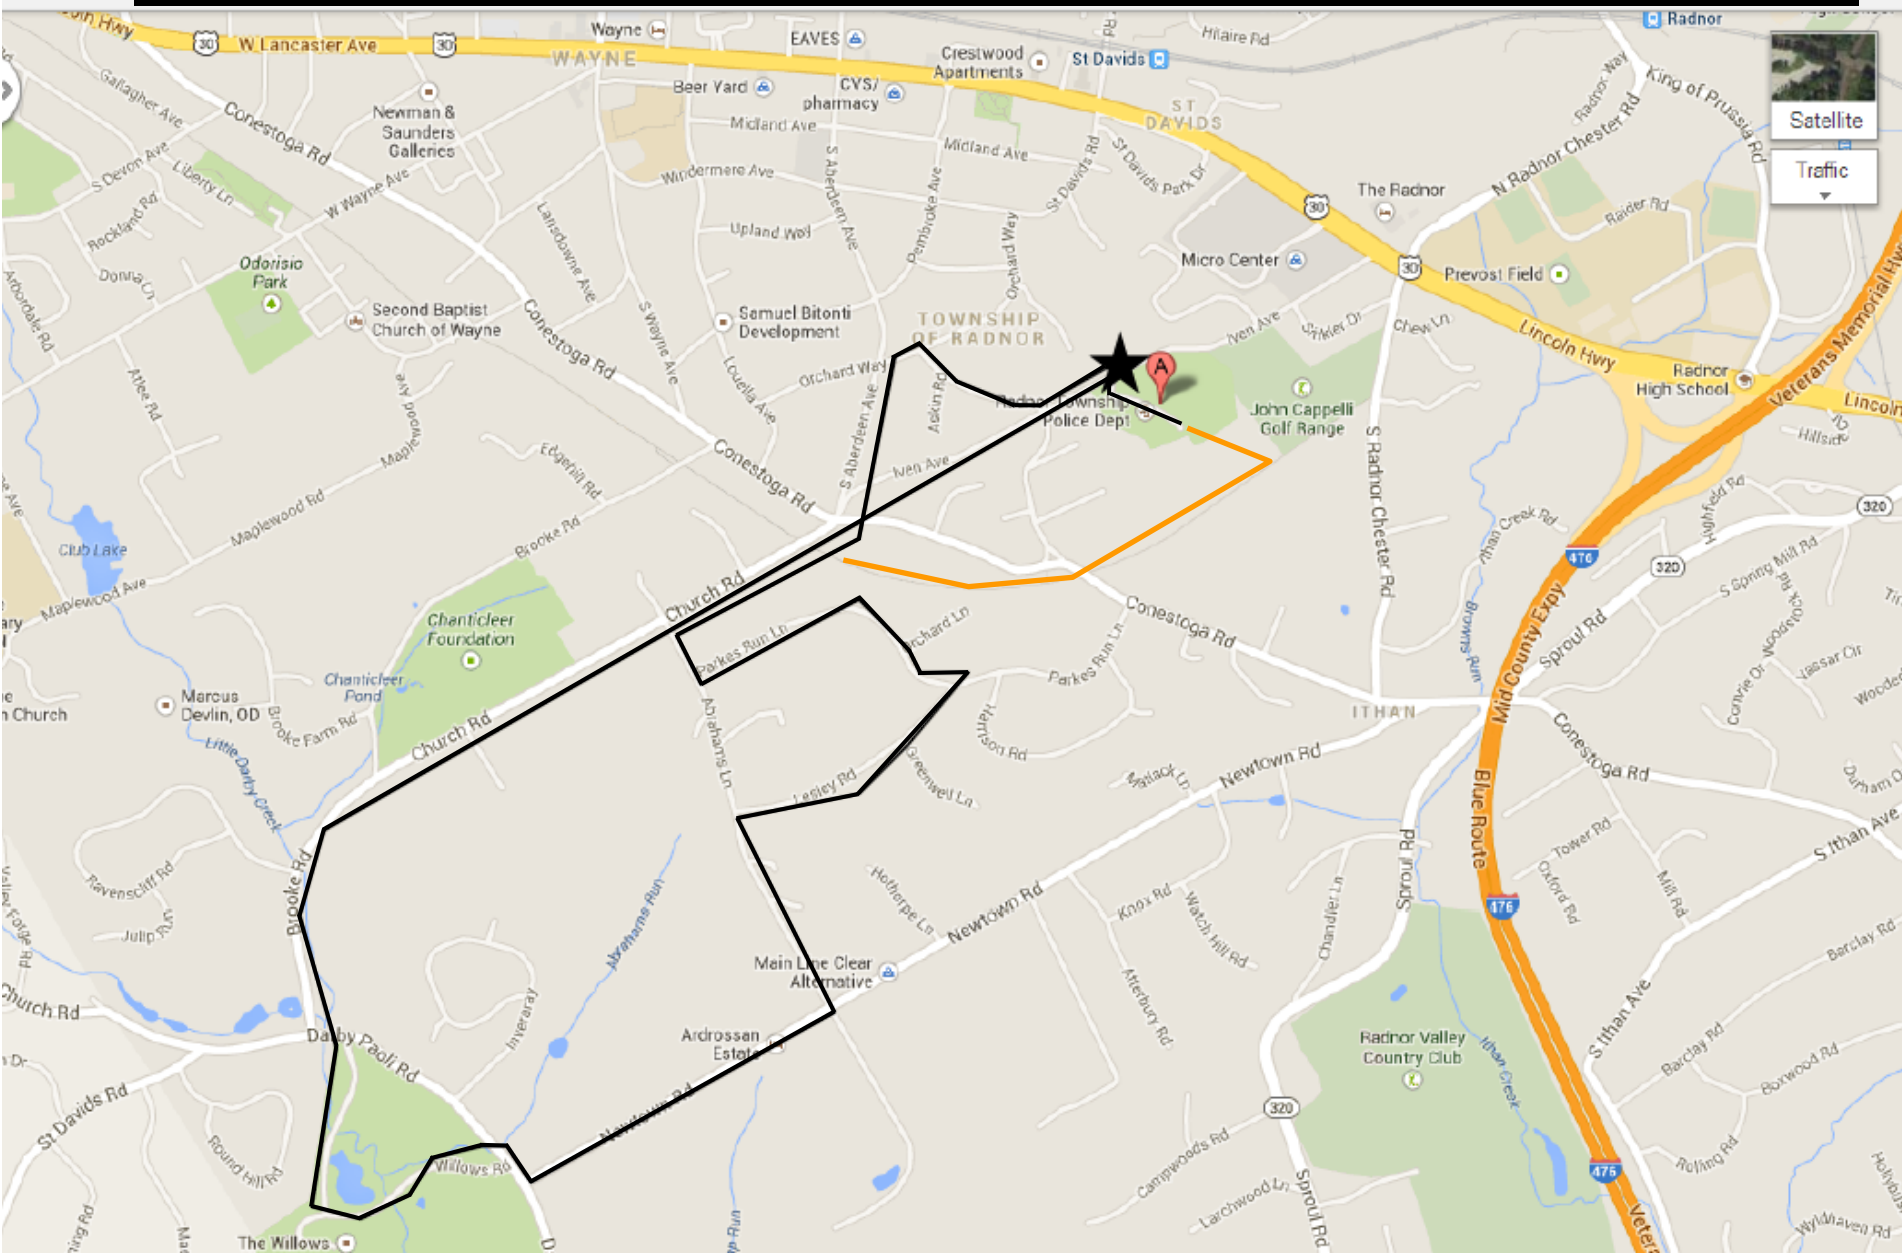

Radnor Run Race Start/Finish
Radnor Township Building 301 Iven Avenue, Wayne, PA 19087
Races will follow the routes indicated below

 5 Mile Running Race Course
 2 Mile Radnor Trail Walk

 Radnor Township Building - 301 Iven Avenue, Wayne