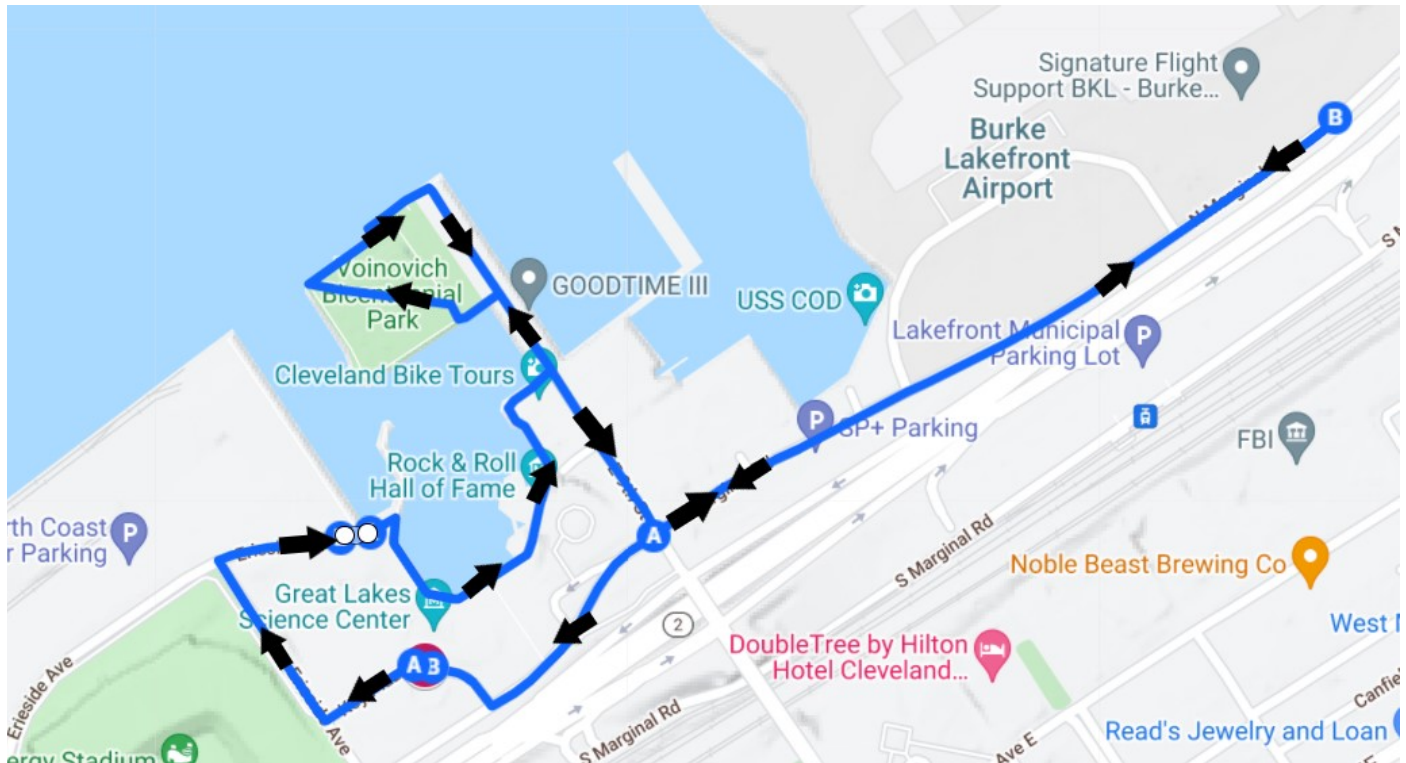

### Turn by Turns

Start @ Great Lakes Science Center fire lane

Right onto Erieside

Right onto Erieside behind GLSC Garage

Straight

Right onto North Coast Harbor Walkway

Follow Walkway behind GLSC, Rockhall, Harbor Verandas

Right onto East 9<sup>th</sup> street

Right onto Erieside

Straight towards Great Lakes Science Center

## LUNG FORCE Walk Cleveland – 3 mile

Start @ Great Lakes Science Center fire lane

Right onto Erieside

Right onto Erieside behind GLSC Garage

Straight

Follow Walkway behind GLSC, Rockhall, Harbor Verandas

Left onto East 9<sup>th</sup> Street

Straight towards Park

Left onto Park towards Cleveland sign

Cross over park

Right towards parking lot

South towards East 9<sup>th</sup> street

Left on North Marginal

Head straight until Gate 7 - Turn around