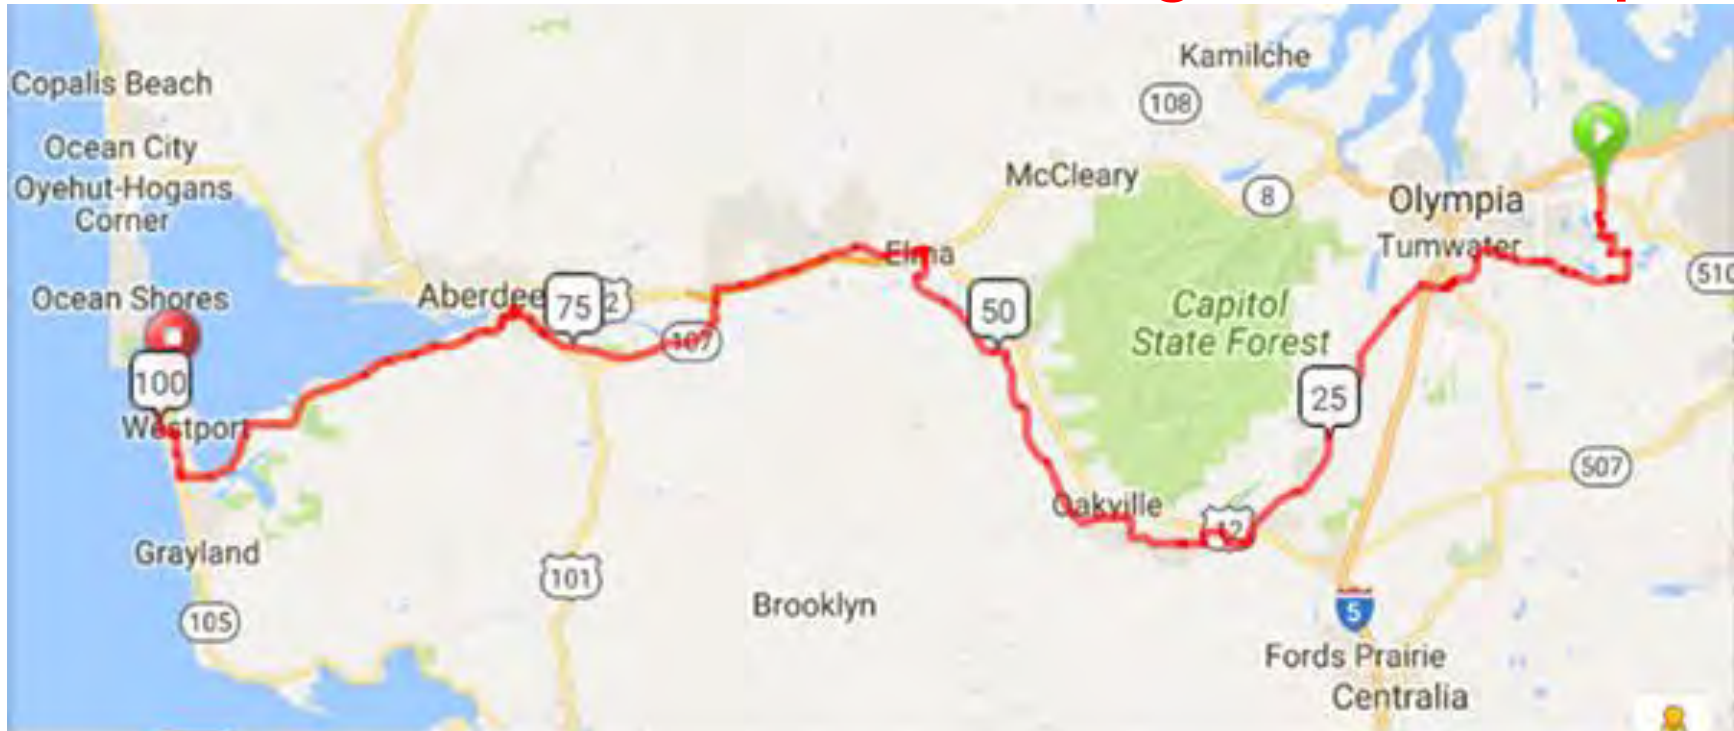

Washington Route Map

ELE GRADE 101.9 mi +1372 ft / -1583 ft

4 Start Locations: Lacey (100m) Olympia (80m) Elma (44m) Cosmopolis (25m)