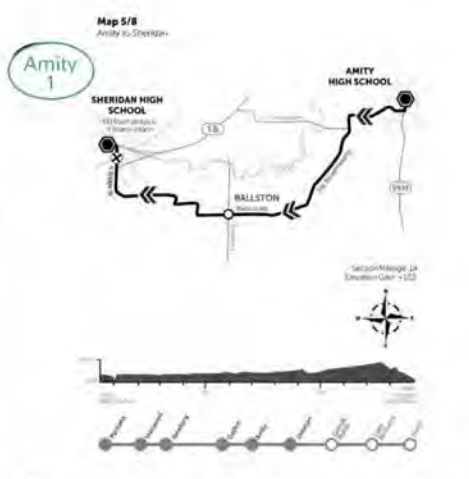

Amity High School to Sheridan High School