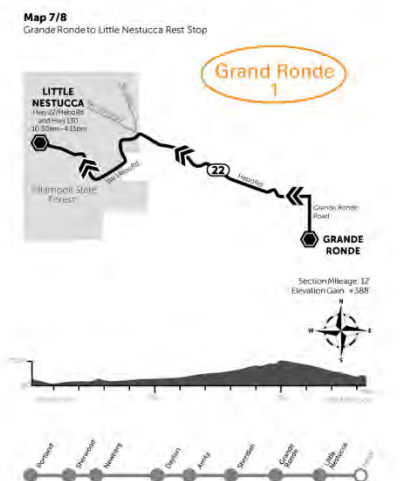

Grand Ronde Community Center to Nestucca Rest Stop