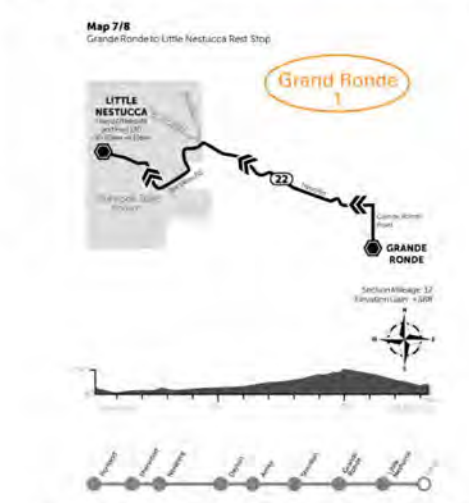

Grand Ronde Community Center to Nestucca Rest Stop