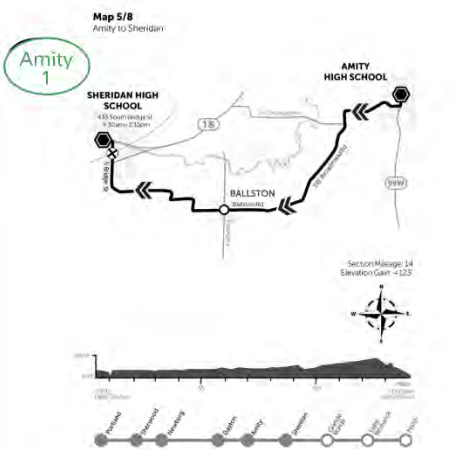

Route Maps - Page 1

All riders follow the same route to the beach. Look at your portion of the route by finding the map with your circled start location and follow the consecutive maps.

Start Locations

- PORTLAND: 104 mi**
- NEWBERG: 80 mi**
- AMITY: 55 mi**
- GRAND RONDE: 26 mi**

This map is for quick reference only. A thorough ride guide with turn-by-turn instructions will be available at the start line.

Conestoga Middle School to Sherwood Elk's Lodge

Sherwood Elk's Lodge to Newberg High School

Newberg High School to Dayton High School

Dayton High School to Amity High School

Route Maps - Page 2

All riders follow the same route to the beach. Look at your portion of the route by finding the map with your circled start location and follow the consecutive maps.

Start Locations

- PORTLAND: 104 mi**
- NEWBERG: 80 mi**
- AMITY: 55 mi**
- GRAND RONDE: 26 mi**

This map is for quick reference only. A thorough ride guide with turn-by-turn instructions will be available at the start line.