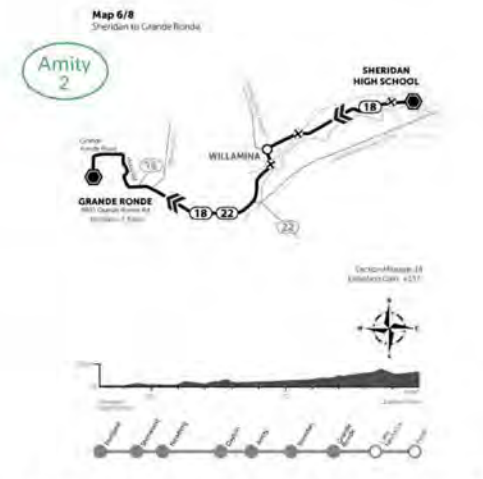

Sheridan High School to Grand Ronde Community Center