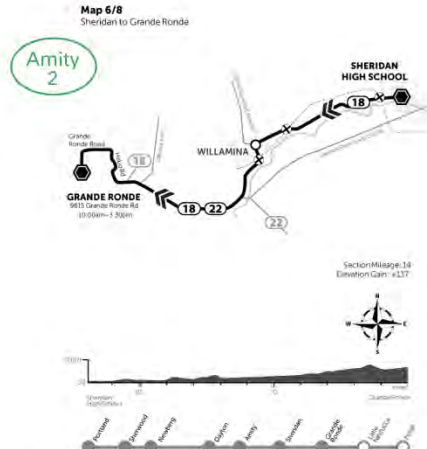

Sheridan High School to Grand Ronde Community Center