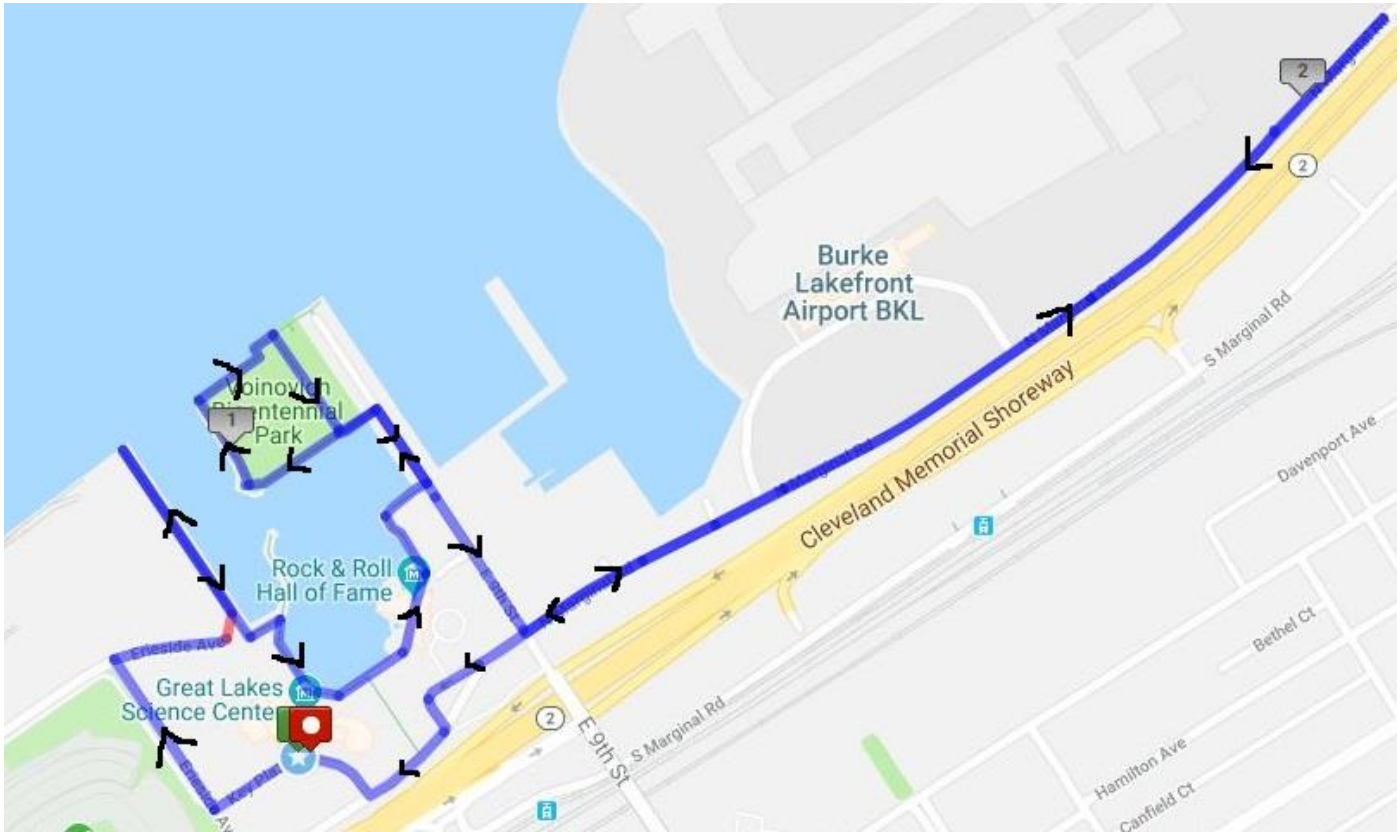

LUNG FORCE Walk Cleveland – 3 mile

Start @ Great Lakes Science Center fire lane

Right onto Erieside

Right onto Erieside behind GLSC Garage

Straight

Left onto North Coast Harbor Walkway towards Mather

Go to end of walk way – turn around

Follow Walkway behind GLSC, Rockhall, Harbor Verandas

Left onto East 9th Street

Straight towards Park

Left onto Park towards Cleveland sign

Follow around park

Back towards East 9th street

Left on North Marginal

Head straight until Gate 7 - Turn around

Straight on North marginal

Cross East 9th Street

Continue on Erieside

Straight towards Great Lakes Science Center