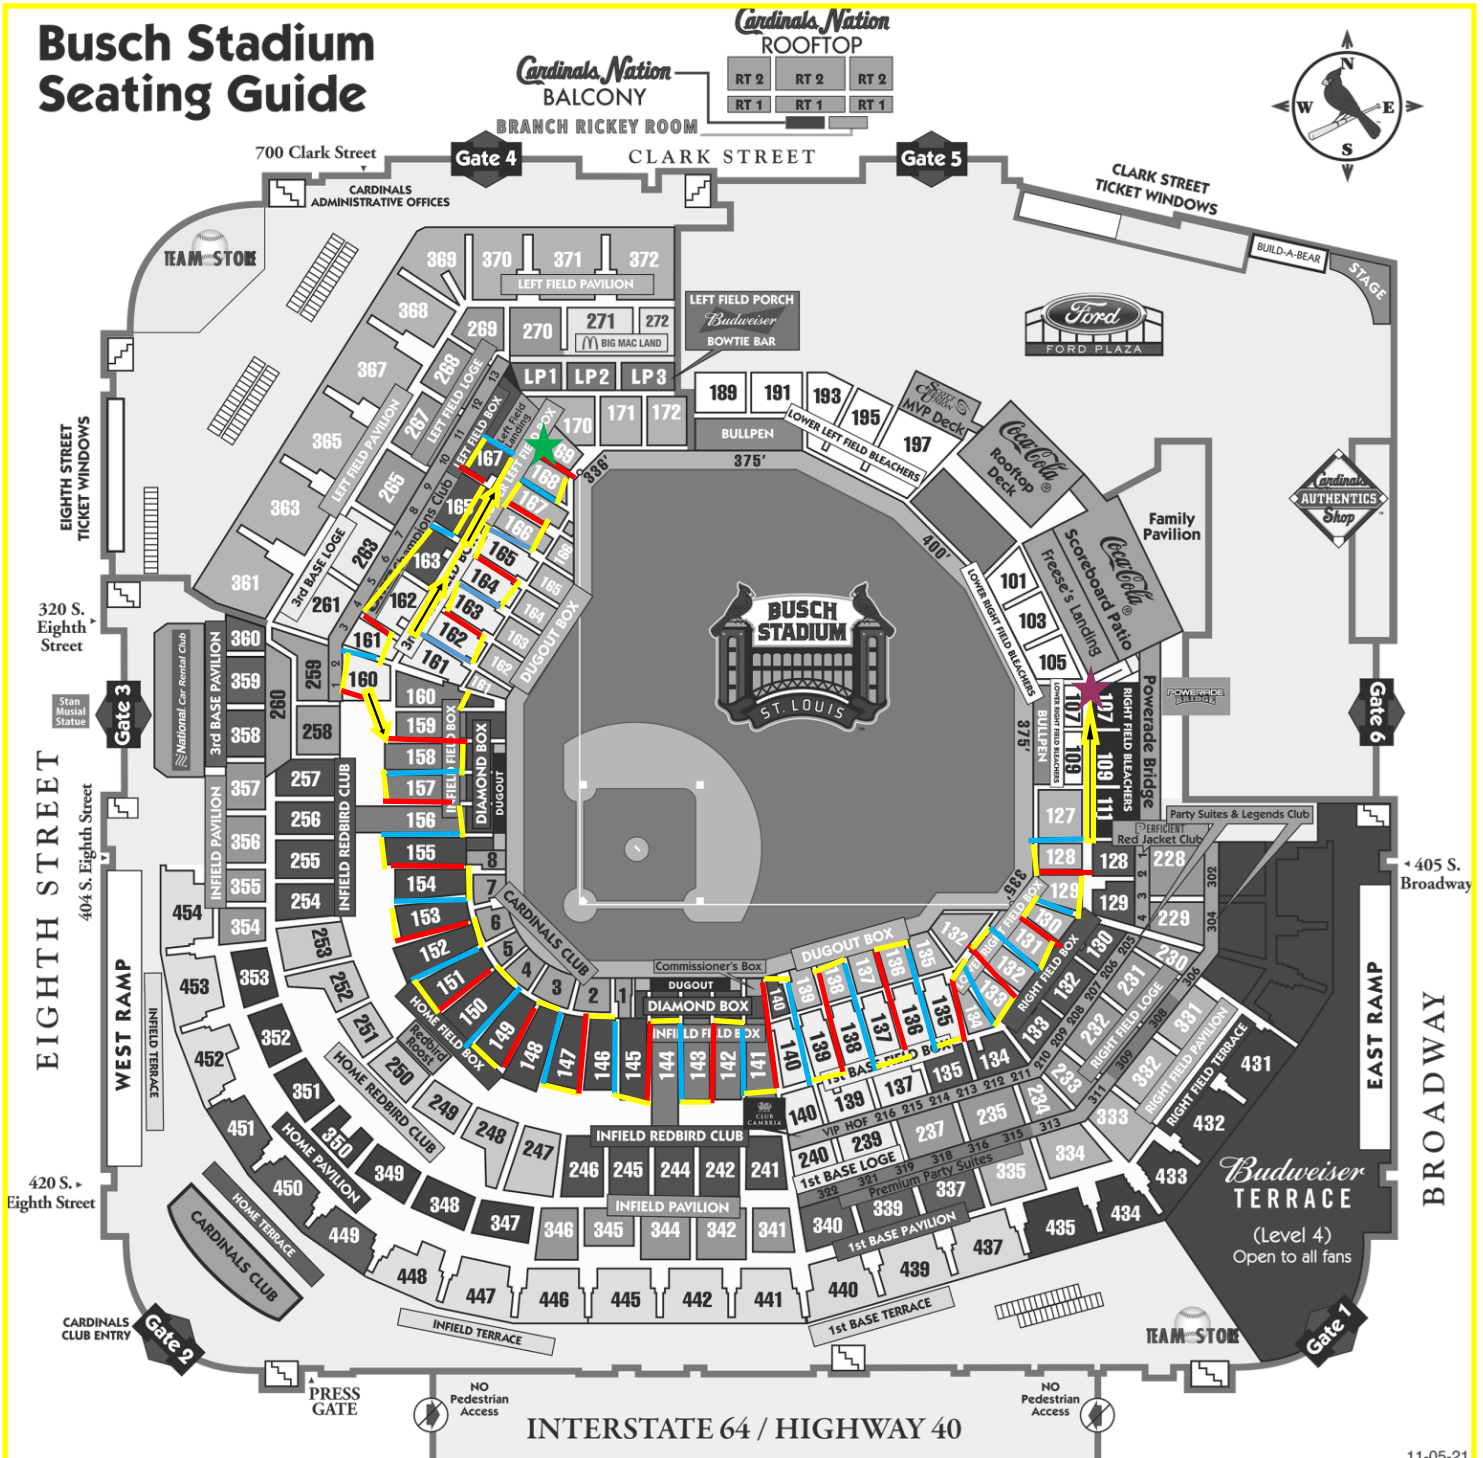

100 Level Course

Busch Stadium Seating Guide

Key:

Finish -

Down -

Flat/path -

Start -

Level Change -

Up -

Tunnel -